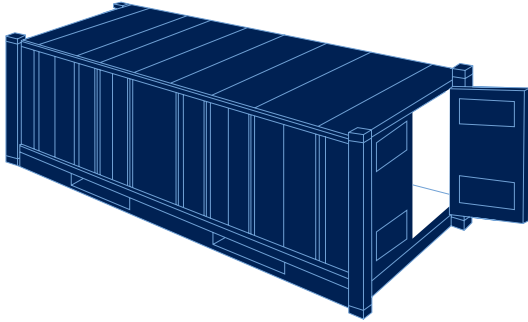

Equipment specification

Standard

Reefer

Standard 20'

INSIDE LENGTH	INSIDE WIDTH	INSIDE HEIGHT	DOOR WIDTH	DOOR HEIGHT	CAPACITY	TARE WEIGHT	MAXI CARGO
19' 4"	7' 8"	7' 10"	7' 8"	7' 6"	1,172 Cft	4,916 Lbs	47,900 Lbs
5.900 m	2.350 m	2.393 m	2.342 m	2.280 m	33.2 Cu.m	2,230 Kgs	21,770 Kgs

Reefer 20'

INSIDE LENGTH	INSIDE WIDTH	INSIDE HEIGHT	DOOR WIDTH	DOOR HEIGHT	CAPACITY	TARE WEIGHT	MAXI CARGO
17' 8"	7' 5"	7' 5"	7' 5"	7' 3"	1,000 Cft	7,040 Lbs	45,760 Lbs
5.452 m	2.275 m	2.260 m	2.258 m	2.216 m	28.3 Cu.m	3,200 Kgs	20,800 Kgs