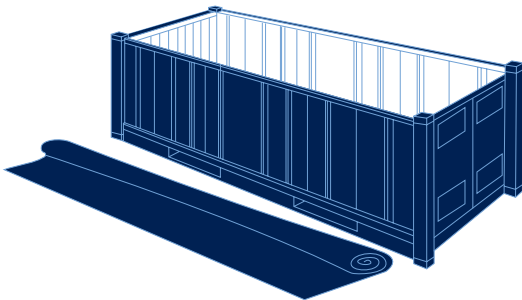

Equipment specification

Standard

Reefer

Standard 20'

INSIDE LENGTH	INSIDE WIDTH	INSIDE HEIGHT	DOOR WIDTH	DOOR HEIGHT	CAPACITY	TARE WEIGHT	MAXI CARGO
19' 4"	7' 8"	7' 10"	7' 8"	7' 6"	1,172 Cft	4,916 Lbs	47,900 Lbs
5.900 m	2.350 m	2.393 m	2.342 m	2.280 m	33.2 Cu.m	2,230 Kgs	21,770 Kgs

Reefer 20'

INSIDE LENGTH	INSIDE WIDTH	INSIDE HEIGHT	DOOR WIDTH	DOOR HEIGHT	CAPACITY	TARE WEIGHT	MAXI CARGO
17' 8"	7' 5"	7' 5"	7' 5"	7' 3"	1,000 Cft	7,040 Lbs	45,760 Lbs
5.452 m	2.275 m	2.260 m	2.258 m	2.216 m	28.3 Cu.m	3,200 Kgs	20,800 Kgs

Standard 40'

INSIDE LENGTH	INSIDE WIDTH	INSIDE HEIGHT	DOOR WIDTH	DOOR HEIGHT	CAPACITY	TARE WEIGHT	MAXI CARGO
39' 5"	7' 8"	7' 10"	7' 8"	7' 6"	2,390 Cft	8,160 Lbs	59,040 Lbs
12.036 m	2.350 m	2.392 m	2.340 m	2.280 m	67.7 Cu.m	3,700 Kgs	26,780 Kgs

Reefer 40'

INSIDE LENGTH	INSIDE WIDTH	INSIDE HEIGHT	DOOR WIDTH	DOOR HEIGHT	CAPACITY	TARE WEIGHT	MAXI CARGO
37' 8"	7' 5"	7' 2"	7' 8"	7' 0"	2,040 Cft	10,780 Lbs	56,276 Lbs
11.493 m	2.270 m	2.197 m	2.282 m	2.155 m	57.8 Cu.m	4,900 Kgs	25,580 Kgs

Standard 40' HC (High Cube)

INSIDE LENGTH	INSIDE WIDTH	INSIDE HEIGHT	DOOR WIDTH	DOOR HEIGHT	CAPACITY	TARE WEIGHT	MAXI CARGO
39' 5"	7' 8"	8' 10"	7' 8"	8' 5"	2,694 Cft	8,750 Lbs	58,450 Lbs
12.010 m	2.330 m	2.690 m	2.330 m	2.560 m	76.28 Cu.m	3,968 Kgs	26,512 Kgs

Reefer 40' High Cube

INSIDE LENGTH	INSIDE WIDTH	INSIDE HEIGHT	DOOR WIDTH	DOOR HEIGHT	CAPACITY	TARE WEIGHT	MAXI CARGO
37' 11"	7' 6"	8' 2"	7' 6"	8' 0"	2,344 Cft	9,900 Lbs	57,561 Lbs
11.557 m	2.294 m	2.500 m	2.294 m	2.440 m	66.6 Cu.m	4,500 Kgs	25,980 Kgs

Open Top

Flat Rack

Open Top 20'

INSIDE LENGTH	INSIDE WIDTH	INSIDE HEIGHT	DOOR WIDTH	DOOR HEIGHT	CAPACITY	TARE WEIGHT	MAXI CARGO
19' 4"	7' 7"	7' 8"	7' 6"	7' 2"	1,136 Cft	5,280 Lbs	47,620 Lbs
5.894 m	2.311 m	2.354 m	2.286 m	2.184 m	32.23 Cu.m	2,400 Kgs	21,600 Kgs

Flat Rack 20'